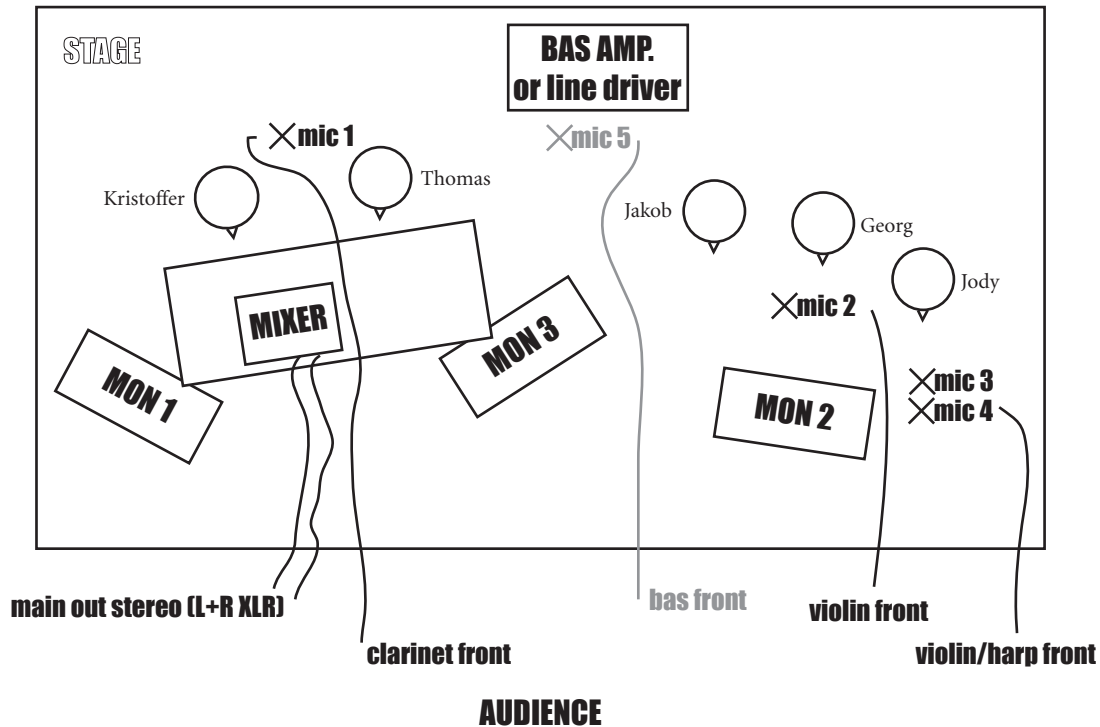

VEKTORMUSIK

Technical writer

List of equipment

- 1) double bass: bas amp with microphone or line driver
- 2 - 5) clarinet [mic 1]: 1x dynamic microphone
- viola [mic 2]: 1x clip-on microphone or 1x dynamic microphone
- violin [mic 3]: 1x clip-on microphone or 1x dynamic microphone
- harp [mic 4]: 1x dynamic microphone

- 4x microphone stands plus cables (XLR->XLR)
- Mackie 1202VLZ mixer
- 2x long XLR->XLR cables (main out from stage to front)
- 2-4 monitors

channel list:

- ch 1 : double bass
- ch 2: clarinet
- ch 3: viola
- ch 4: violin
- ch 5: harp
- ch 6+7: electronics st. out